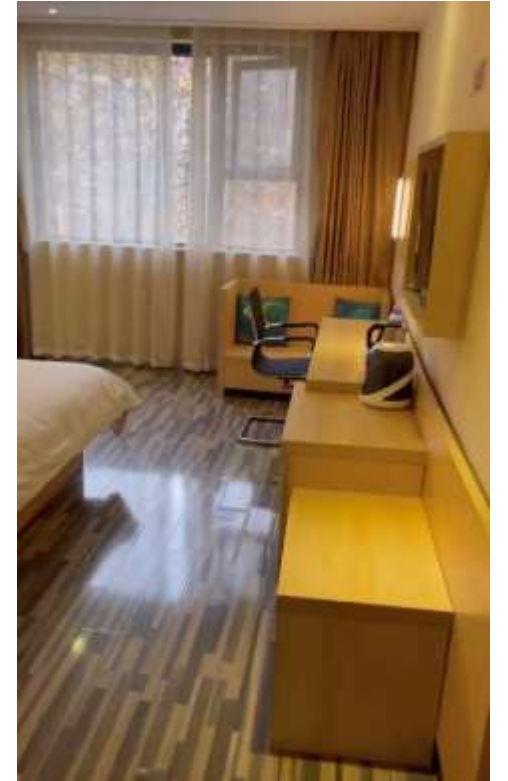

Liulangwan Area (柳浪湾) —— Hotel & Housing

City Comfort Inn (城市便捷酒店)

- Location: No. 18, South Section of Yangliu East Road, Wenjiang, Chengdu
- Distance to SWUFE: 947 meters (13 minutes by walk)
- Rooms: Studio (35 square meters)
- Amenities: Air conditioner, mini refrigerator, self-service laundry room (public use), simple clothes hanger
- Prices: CNY 150/day