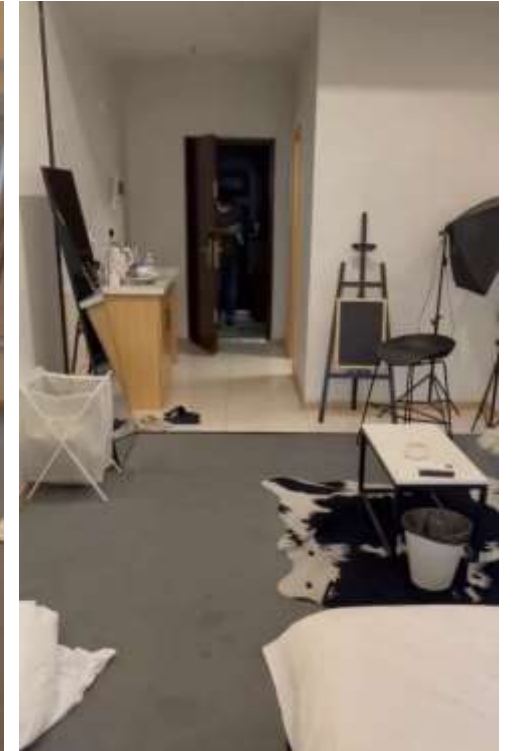

The New Fashion World Area (新尚天地) —— Housing

Second-Dimension Cinema Apartment (第二维电影院)

- Location: No. 399, Xuehai Rd, Wenjiang, Chengdu
- Distance to SWUFE: 278 meters (4 minutes by walk)
- Rooms: Studio (45 square meters)
- Amenities: Kitchen, air conditioner, washing machines, simple clothes hanger
- Prices: CNY 2400/month (not including water, electricity, and gas fees)