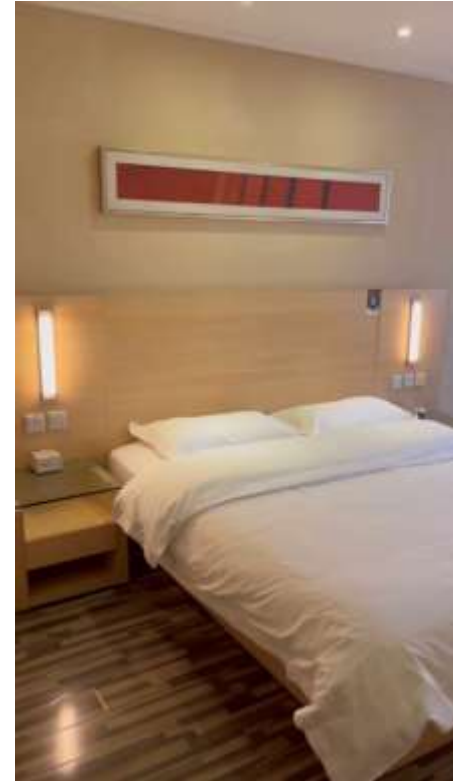

Liulangwan Area (柳浪湾) —— Hotel & Housing

City Comfort Inn (城市便捷酒店)

- Location: No. 18, South Section of Yangliu East Road, Wenjiang, Chengdu
- Distance to SWUFE: 947 meters (13 minutes by walk)
- Rooms: Studio (35 square meters)
- Amenities: Air conditioner, mini refrigerator, self-service laundry room (public use), simple clothes hanger
- Prices: CNY 150/day